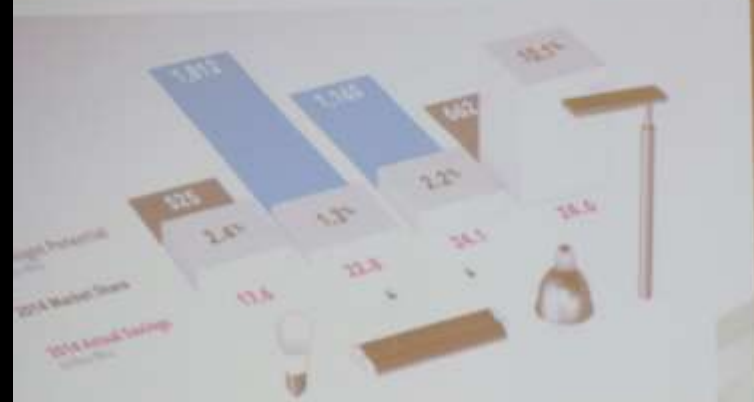

Why LEDs are important

can save a tremendous amount of energy – an estimated Trillion BTUs* – and conversion has really only just begun

Data presented at Strategies in Light, March, 2016 by James Broderick, Ph.D., U.S. DOE